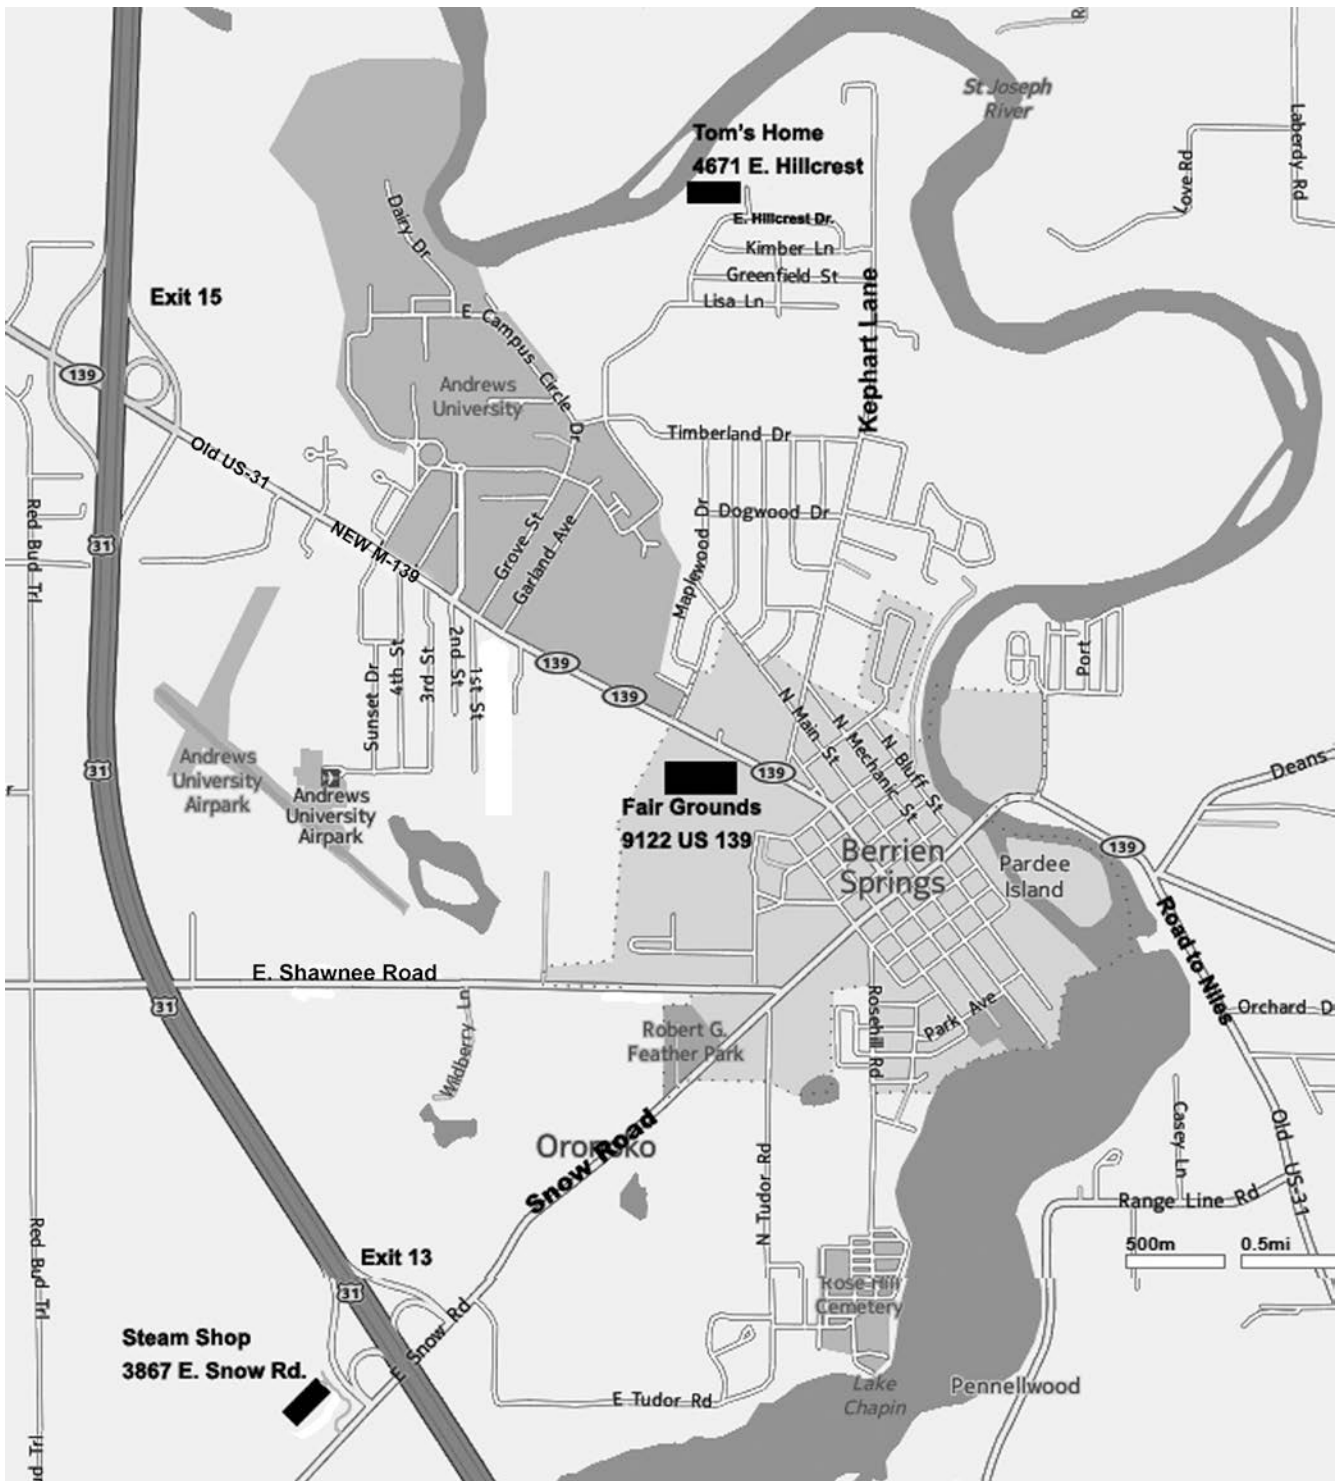

Niles, Michigan

Holiday Inn Express
1000 Moore Drive
Niles, MI 49120
(269) 684-0300

Comfort Inn & Suites
1265 S 11th Street
Niles, MI 49120
(269) 684-3900

Benton Harbor, Michigan, Exit 29

Holiday Inn Express
2276 Pipestone Road
Benton Harbor, MI 49022
(269) 927-4599

Stevensville, Michigan, Exit 23

Baymont Inn & Suites
2601 W. Marquette Woods Rd
Stevensville, MI 49127
(296) 428-9111

Candlewood Suites
2567 W. Marquette Woods Rd
Stevensville, MI 49127
(269) 428-4400

Comfort Suites
2633 W. Marquette Woods Road
Stevensville, MI 49127
(269) 428-4888

Directions:

From Detroit, Michigan take I-94 West to Napier Exit 30. Turn left onto Napier to 31 South, turn right and go to Exit 13, turn right (West) to 3867 E. Snow Road.

From Chicago, Illinois take I-94 East to Exit 16 Bridgeman, north on Red Arrow to the stop light at Lake St. turn right—Lake St. turns into Shawnee Rd, east 10 miles to Ferry Street. Take right to 3867 E. Snow Rd.

From South Bend, Indiana take U. S. 31 to Exit 13, right (West) to 3867 E. Snow Road.